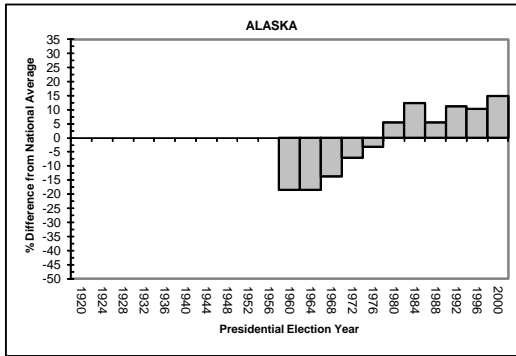

APPENDIX A

STATE-BY-STATE VOTER TURNOUT RATES COMPARED TO THE AVERAGE NATIONAL VOTER TURNOUT RATE DURING ELECTIONS YEARS, 1920-2000

WESTERN STATES