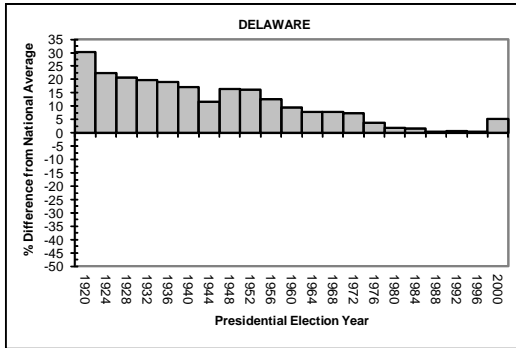

APPENDIX A

STATE-BY-STATE VOTER TURNOUT RATES COMPARED TO THE AVERAGE NATIONAL VOTER TURNOUT RATE DURING ELECTIONS YEARS, 1920-2000

NORTHEASTERN STATES