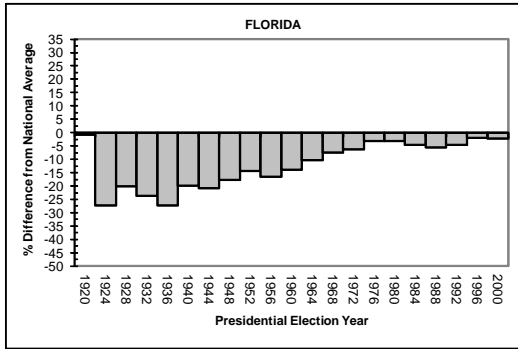

APPENDIX A

STATE-BY-STATE VOTER TURNOUT RATES COMPARED TO THE AVERAGE NATIONAL VOTER TURNOUT RATE DURING ELECTIONS YEARS, 1920-2000