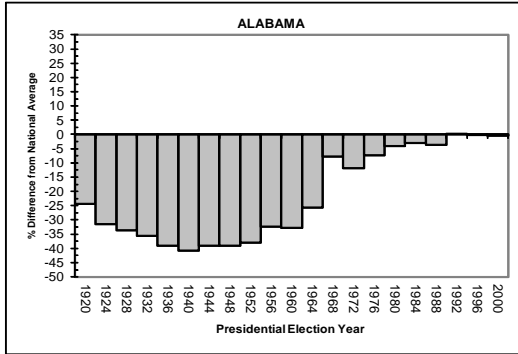

APPENDIX A

STATE-BY-STATE VOTER TURNOUT RATES COMPARED TO THE AVERAGE NATIONAL VOTER TURNOUT RATE DURING ELECTIONS YEARS, 1920-2000