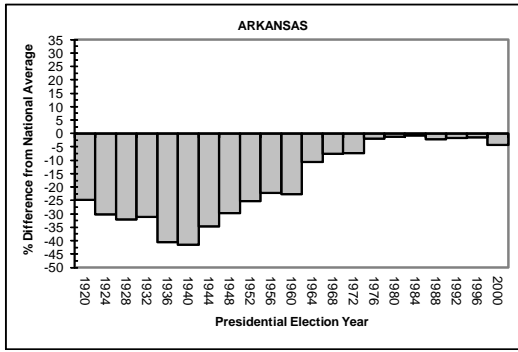

APPENDIX A

STATE-BY-STATE VOTER TURNOUT RATES COMPARED TO THE AVERAGE NATIONAL VOTER TURNOUT RATE DURING ELECTIONS YEARS, 1920-2000