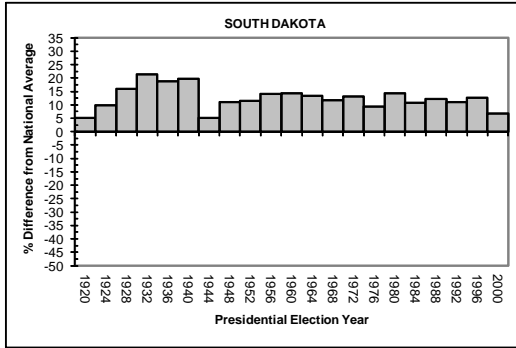

APPENDIX A

STATE-BY-STATE VOTER TURNOUT RATES COMPARED TO THE AVERAGE NATIONAL VOTER TURNOUT RATE DURING ELECTIONS YEARS, 1920-2000

MIDWESTERN STATES (CONTINUED)