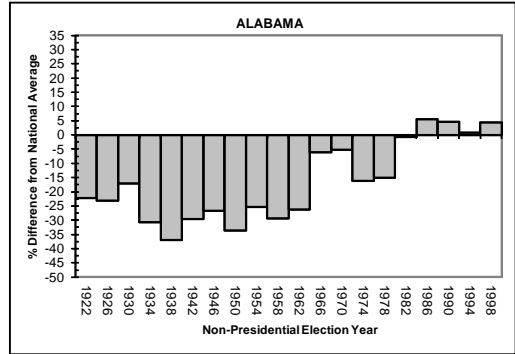

APPENDIX A

STATE-BY-STATE VOTER TURNOUT RATES COMPARED TO THE AVERAGE NATIONAL VOTER TURNOUT RATE DURING ELECTIONS YEARS, 1920-2000