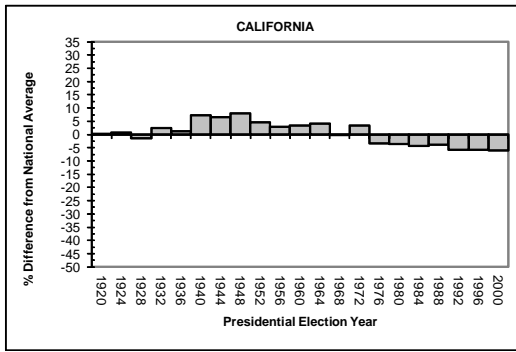

APPENDIX A

STATE-BY-STATE VOTER TURNOUT RATES COMPARED TO THE AVERAGE NATIONAL VOTER TURNOUT RATE DURING ELECTIONS YEARS, 1920-2000

WESTERN STATES