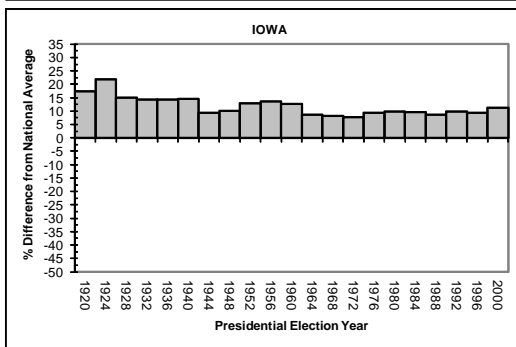

APPENDIX A

STATE-BY-STATE VOTER TURNOUT RATES COMPARED TO THE AVERAGE NATIONAL VOTER TURNOUT RATE DURING ELECTIONS YEARS, 1920-2000

MIDWESTERN STATES

APPENDIX A

STATE-BY-STATE VOTER TURNOUT RATES COMPARED TO THE AVERAGE NATIONAL VOTER TURNOUT RATE DURING ELECTIONS YEARS, 1920-2000

MIDWESTERN STATES (CONTINUED)

APPENDIX A

STATE-BY-STATE VOTER TURNOUT RATES COMPARED TO THE AVERAGE NATIONAL VOTER TURNOUT RATE DURING ELECTIONS YEARS, 1920-2000

MIDWESTERN STATES (CONTINUED)

APPENDIX A

STATE-BY-STATE VOTER TURNOUT RATES COMPARED TO THE AVERAGE NATIONAL VOTER TURNOUT RATE DURING ELECTIONS YEARS, 1920-2000