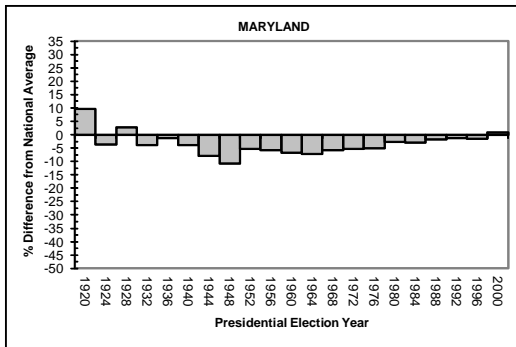

APPENDIX A

STATE-BY-STATE VOTER TURNOUT RATES COMPARED TO THE AVERAGE NATIONAL VOTER TURNOUT RATE DURING ELECTIONS YEARS, 1920-2000

NORTHEASTERN STATES