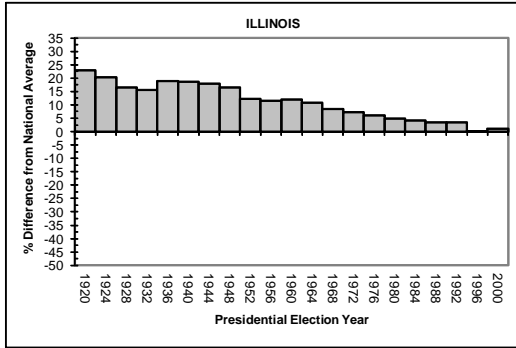

APPENDIX A

STATE-BY-STATE VOTER TURNOUT RATES COMPARED TO THE AVERAGE NATIONAL VOTER TURNOUT RATE DURING ELECTIONS YEARS, 1920-2000

MIDWESTERN STATES

APPENDIX A

STATE-BY-STATE VOTER TURNOUT RATES COMPARED TO THE AVERAGE NATIONAL VOTER TURNOUT RATE DURING ELECTIONS YEARS, 1920-2000

MIDWESTERN STATES (CONTINUED)

APPENDIX A

STATE-BY-STATE VOTER TURNOUT RATES COMPARED TO THE AVERAGE NATIONAL VOTER TURNOUT RATE DURING ELECTIONS YEARS, 1920-2000

MIDWESTERN STATES (CONTINUED)

APPENDIX A

STATE-BY-STATE VOTER TURNOUT RATES COMPARED TO THE AVERAGE NATIONAL VOTER TURNOUT RATE DURING ELECTIONS YEARS, 1920-2000