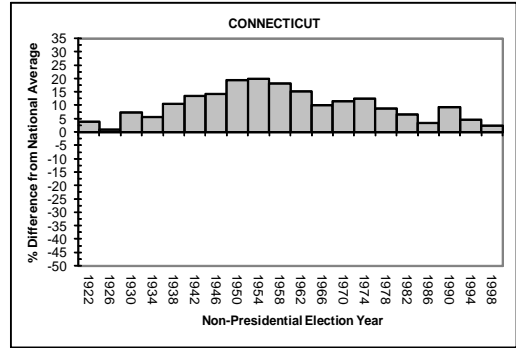

MIDWESTERN STATES (CONTINUED)

APPENDIX A

STATE-BY-STATE VOTER TURNOUT RATES COMPARED TO THE AVERAGE NATIONAL VOTER TURNOUT RATE DURING ELECTIONS YEARS, 1920-2000

WESTERN STATES

APPENDIX A

STATE-BY-STATE VOTER TURNOUT RATES COMPARED TO THE AVERAGE NATIONAL VOTER TURNOUT RATE DURING ELECTIONS YEARS, 1920-2000

WESTERN STATES (CONTINUED)

APPENDIX A

STATE-BY-STATE VOTER TURNOUT RATES COMPARED TO THE AVERAGE NATIONAL VOTER TURNOUT RATE DURING ELECTIONS YEARS, 1920-2000

WESTERN STATES (CONTINUED)

APPENDIX A

STATE-BY-STATE VOTER TURNOUT RATES COMPARED TO THE AVERAGE NATIONAL VOTER TURNOUT RATE DURING ELECTIONS YEARS, 1920-2000

WESTERN STATES (CONTINUED)

APPENDIX A

STATE-BY-STATE VOTER TURNOUT RATES COMPARED TO THE AVERAGE NATIONAL VOTER TURNOUT RATE DURING ELECTIONS YEARS, 1920-2000

NORTHEASTERN STATES

APPENDIX A

STATE-BY-STATE VOTER TURNOUT RATES COMPARED TO THE AVERAGE NATIONAL VOTER TURNOUT RATE DURING ELECTIONS YEARS, 1920-2000