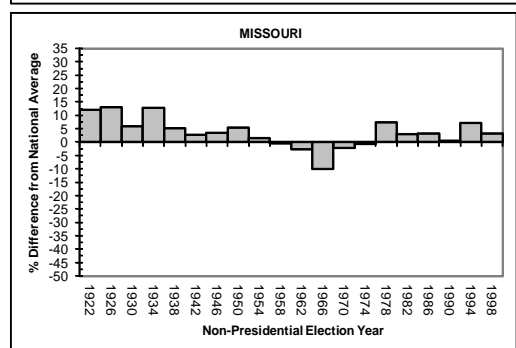

APPENDIX A

STATE-BY-STATE VOTER TURNOUT RATES COMPARED TO THE AVERAGE NATIONAL VOTER TURNOUT RATE DURING ELECTIONS YEARS, 1920-2000

MIDWESTERN STATES

APPENDIX A

STATE-BY-STATE VOTER TURNOUT RATES COMPARED TO THE AVERAGE NATIONAL VOTER TURNOUT RATE DURING ELECTIONS YEARS, 1920-2000

MIDWESTERN STATES (CONTINUED)

APPENDIX A

STATE-BY-STATE VOTER TURNOUT RATES COMPARED TO THE AVERAGE NATIONAL VOTER TURNOUT RATE DURING ELECTIONS YEARS, 1920-2000

MIDWESTERN STATES (CONTINUED)

APPENDIX A

STATE-BY-STATE VOTER TURNOUT RATES COMPARED TO THE AVERAGE NATIONAL VOTER TURNOUT RATE DURING ELECTIONS YEARS, 1920-2000