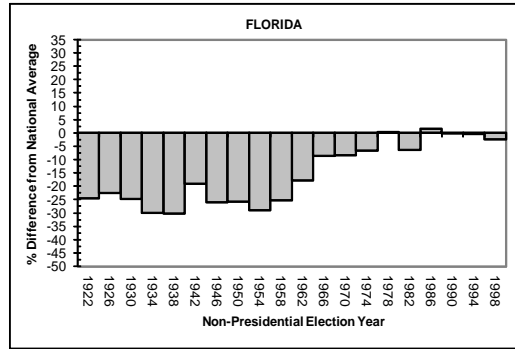

APPENDIX A

STATE-BY-STATE VOTER TURNOUT RATES COMPARED TO THE AVERAGE NATIONAL VOTER TURNOUT RATE DURING ELECTIONS YEARS, 1920-2000