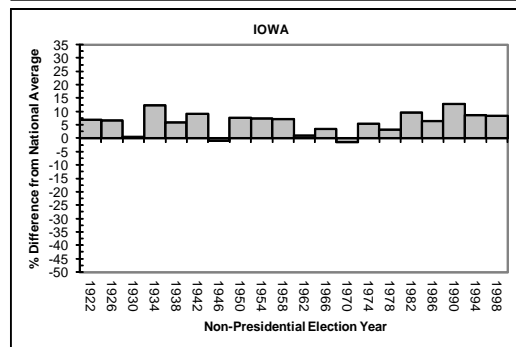

APPENDIX A

STATE-BY-STATE VOTER TURNOUT RATES COMPARED TO THE AVERAGE NATIONAL VOTER TURNOUT RATE DURING ELECTIONS YEARS, 1920-2000

MIDWESTERN STATES

APPENDIX A

STATE-BY-STATE VOTER TURNOUT RATES COMPARED TO THE AVERAGE NATIONAL VOTER TURNOUT RATE DURING ELECTIONS YEARS, 1920-2000

MIDWESTERN STATES (CONTINUED)

APPENDIX A

STATE-BY-STATE VOTER TURNOUT RATES COMPARED TO THE AVERAGE NATIONAL VOTER TURNOUT RATE DURING ELECTIONS YEARS, 1920-2000

MIDWESTERN STATES (CONTINUED)

APPENDIX A

STATE-BY-STATE VOTER TURNOUT RATES COMPARED TO THE AVERAGE NATIONAL VOTER TURNOUT RATE DURING ELECTIONS YEARS, 1920-2000