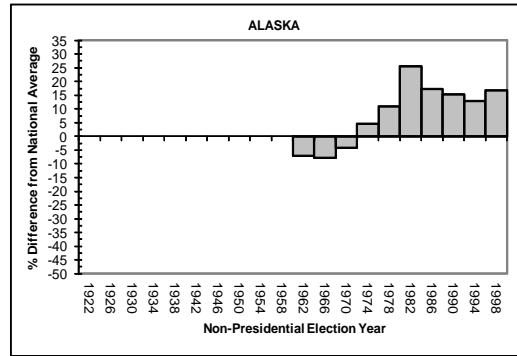

APPENDIX A

STATE-BY-STATE VOTER TURNOUT RATES COMPARED TO THE AVERAGE NATIONAL VOTER TURNOUT RATE DURING ELECTIONS YEARS, 1920-2000

WESTERN STATES