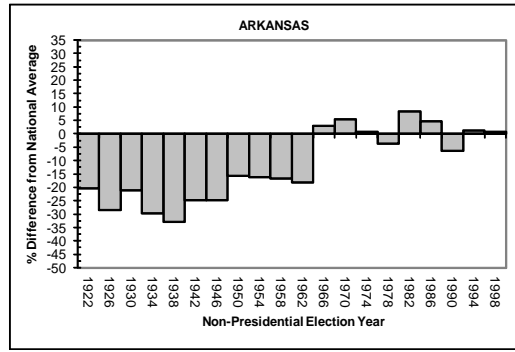

APPENDIX A

STATE-BY-STATE VOTER TURNOUT RATES COMPARED TO THE AVERAGE NATIONAL VOTER TURNOUT RATE DURING ELECTIONS YEARS, 1920-2000