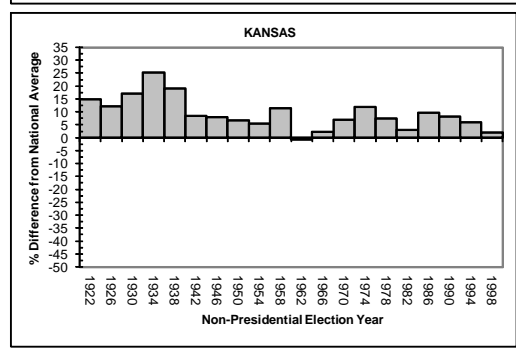

APPENDIX A

STATE-BY-STATE VOTER TURNOUT RATES COMPARED TO THE AVERAGE NATIONAL VOTER TURNOUT RATE DURING ELECTIONS YEARS, 1920-2000

MIDWESTERN STATES

APPENDIX A

STATE-BY-STATE VOTER TURNOUT RATES COMPARED TO THE AVERAGE NATIONAL VOTER TURNOUT RATE DURING ELECTIONS YEARS, 1920-2000

MIDWESTERN STATES (CONTINUED)

APPENDIX A

STATE-BY-STATE VOTER TURNOUT RATES COMPARED TO THE AVERAGE NATIONAL VOTER TURNOUT RATE DURING ELECTIONS YEARS, 1920-2000

MIDWESTERN STATES (CONTINUED)

APPENDIX A

STATE-BY-STATE VOTER TURNOUT RATES COMPARED TO THE AVERAGE NATIONAL VOTER TURNOUT RATE DURING ELECTIONS YEARS, 1920-2000