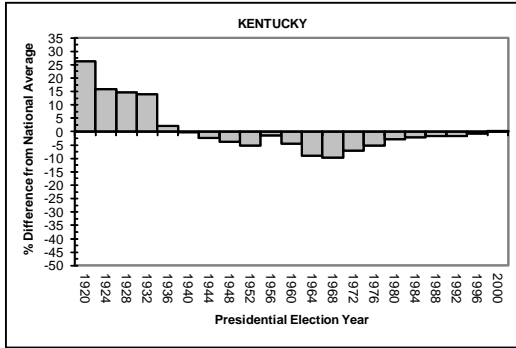

APPENDIX A

STATE-BY-STATE VOTER TURNOUT RATES COMPARED TO THE AVERAGE NATIONAL VOTER TURNOUT RATE DURING ELECTIONS YEARS, 1920-2000

MIDWESTERN STATES

APPENDIX A

STATE-BY-STATE VOTER TURNOUT RATES COMPARED TO THE AVERAGE NATIONAL VOTER TURNOUT RATE DURING ELECTIONS YEARS, 1920-2000

MIDWESTERN STATES (CONTINUED)

APPENDIX A

STATE-BY-STATE VOTER TURNOUT RATES COMPARED TO THE AVERAGE NATIONAL VOTER TURNOUT RATE DURING ELECTIONS YEARS, 1920-2000

MIDWESTERN STATES (CONTINUED)

APPENDIX A

STATE-BY-STATE VOTER TURNOUT RATES COMPARED TO THE AVERAGE NATIONAL VOTER TURNOUT RATE DURING ELECTIONS YEARS, 1920-2000