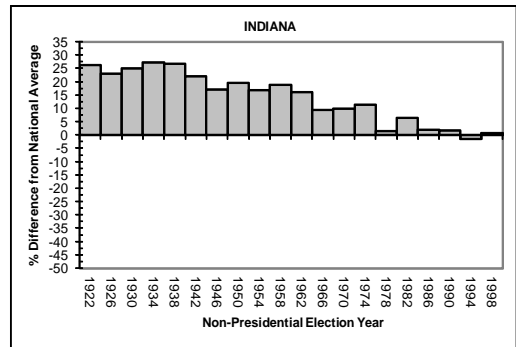

APPENDIX A

STATE-BY-STATE VOTER TURNOUT RATES COMPARED TO THE AVERAGE NATIONAL VOTER TURNOUT RATE DURING ELECTIONS YEARS, 1920-2000

MIDWESTERN STATES

APPENDIX A

STATE-BY-STATE VOTER TURNOUT RATES COMPARED TO THE AVERAGE NATIONAL VOTER TURNOUT RATE DURING ELECTIONS YEARS, 1920-2000

MIDWESTERN STATES (CONTINUED)

APPENDIX A

STATE-BY-STATE VOTER TURNOUT RATES COMPARED TO THE AVERAGE NATIONAL VOTER TURNOUT RATE DURING ELECTIONS YEARS, 1920-2000

MIDWESTERN STATES (CONTINUED)

APPENDIX A

STATE-BY-STATE VOTER TURNOUT RATES COMPARED TO THE AVERAGE NATIONAL VOTER TURNOUT RATE DURING ELECTIONS YEARS, 1920-2000