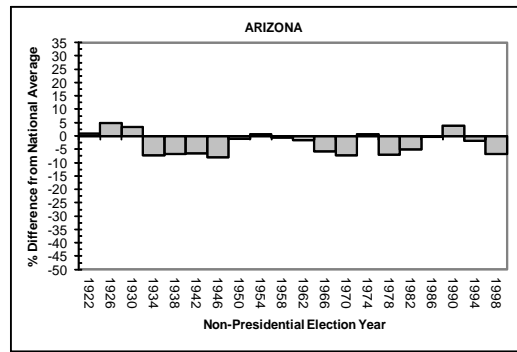

APPENDIX A

STATE-BY-STATE VOTER TURNOUT RATES COMPARED TO THE AVERAGE NATIONAL VOTER TURNOUT RATE DURING ELECTIONS YEARS, 1920-2000

MIDWESTERN STATES

APPENDIX A

STATE-BY-STATE VOTER TURNOUT RATES COMPARED TO THE AVERAGE NATIONAL VOTER TURNOUT RATE DURING ELECTIONS YEARS, 1920-2000

MIDWESTERN STATES (CONTINUED)

APPENDIX A

STATE-BY-STATE VOTER TURNOUT RATES COMPARED TO THE AVERAGE NATIONAL VOTER TURNOUT RATE DURING ELECTIONS YEARS, 1920-2000

MIDWESTERN STATES (CONTINUED)

APPENDIX A

STATE-BY-STATE VOTER TURNOUT RATES COMPARED TO THE AVERAGE NATIONAL VOTER TURNOUT RATE DURING ELECTIONS YEARS, 1920-2000

MIDWESTERN STATES (CONTINUED)

APPENDIX A

STATE-BY-STATE VOTER TURNOUT RATES COMPARED TO THE AVERAGE NATIONAL VOTER TURNOUT RATE DURING ELECTIONS YEARS, 1920-2000

WESTERN STATES

APPENDIX A

STATE-BY-STATE VOTER TURNOUT RATES COMPARED TO THE AVERAGE NATIONAL VOTER TURNOUT RATE DURING ELECTIONS YEARS, 1920-2000