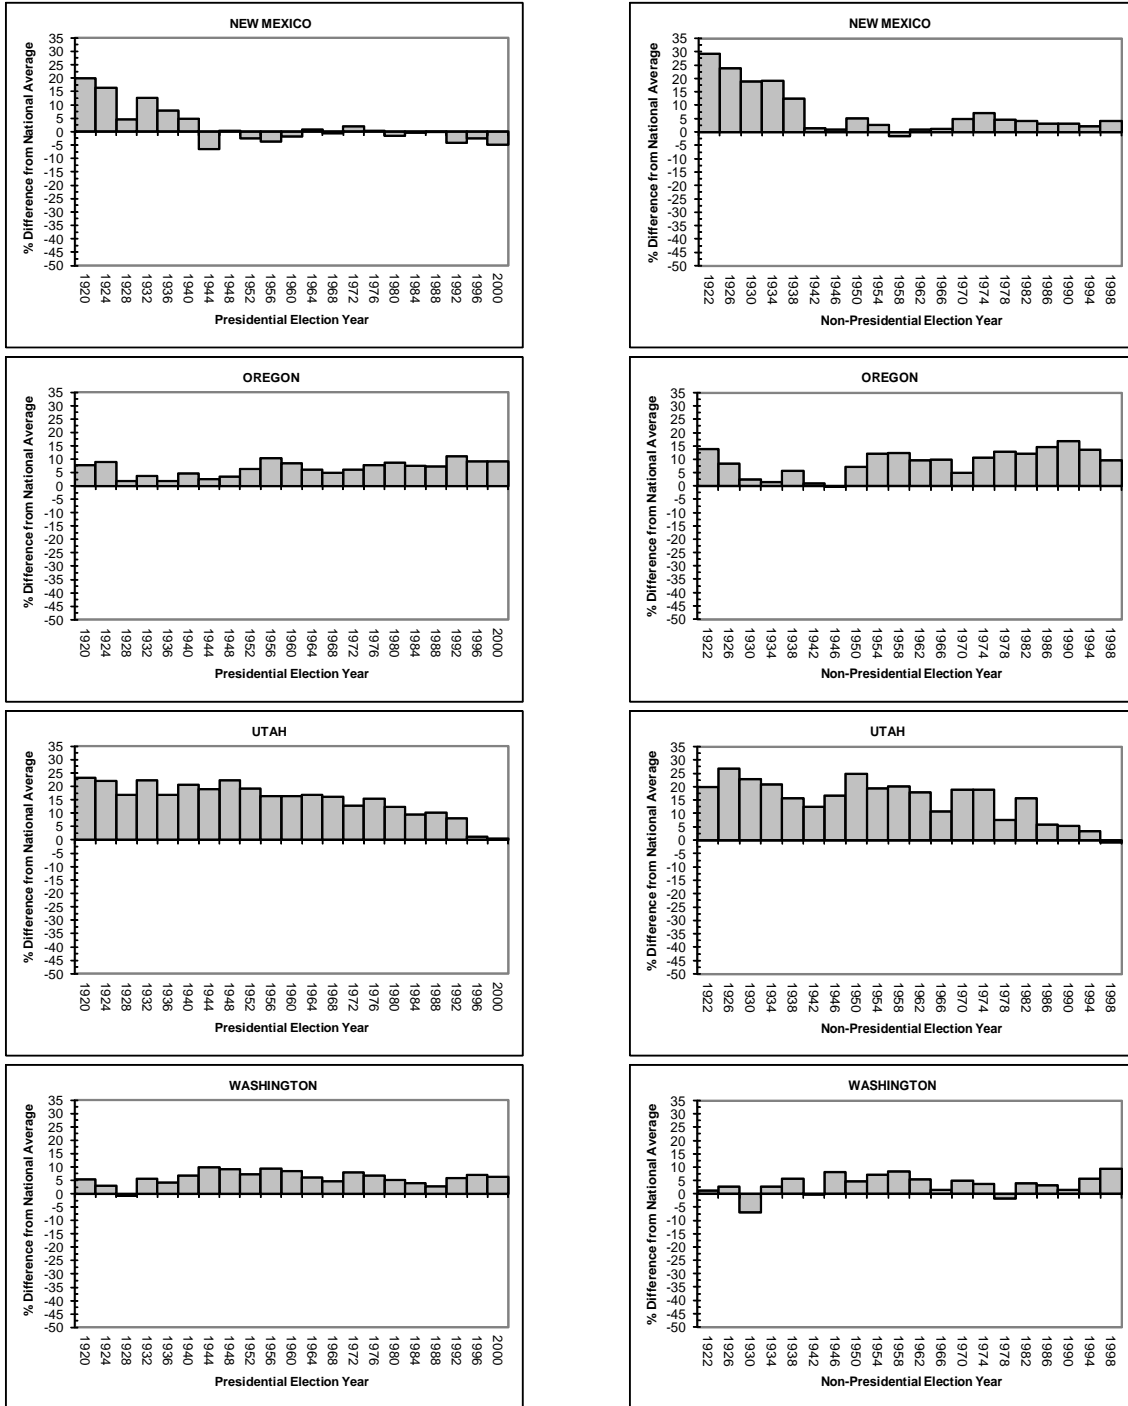

APPENDIX A

STATE-BY-STATE VOTER TURNOUT RATES COMPARED TO THE AVERAGE NATIONAL VOTER TURNOUT RATE DURING ELECTIONS YEARS, 1920-2000

MIDWESTERN STATES

APPENDIX A

STATE-BY-STATE VOTER TURNOUT RATES COMPARED TO THE AVERAGE NATIONAL VOTER TURNOUT RATE DURING ELECTIONS YEARS, 1920-2000

MIDWESTERN STATES (CONTINUED)

APPENDIX A

STATE-BY-STATE VOTER TURNOUT RATES COMPARED TO THE AVERAGE NATIONAL VOTER TURNOUT RATE DURING ELECTIONS YEARS, 1920-2000

MIDWESTERN STATES (CONTINUED)

APPENDIX A

STATE-BY-STATE VOTER TURNOUT RATES COMPARED TO THE AVERAGE NATIONAL VOTER TURNOUT RATE DURING ELECTIONS YEARS, 1920-2000

MIDWESTERN STATES (CONTINUED)

APPENDIX A

STATE-BY-STATE VOTER TURNOUT RATES COMPARED TO THE AVERAGE NATIONAL VOTER TURNOUT RATE DURING ELECTIONS YEARS, 1920-2000

WESTERN STATES

APPENDIX A

STATE-BY-STATE VOTER TURNOUT RATES COMPARED TO THE AVERAGE NATIONAL VOTER TURNOUT RATE DURING ELECTIONS YEARS, 1920-2000

WESTERN STATES (CONTINUED)

APPENDIX A

STATE-BY-STATE VOTER TURNOUT RATES COMPARED TO THE AVERAGE NATIONAL VOTER TURNOUT RATE DURING ELECTIONS YEARS, 1920-2000

WESTERN STATES (CONTINUED)

APPENDIX A

STATE-BY-STATE VOTER TURNOUT RATES COMPARED TO THE AVERAGE NATIONAL VOTER TURNOUT RATE DURING ELECTIONS YEARS, 1920-2000