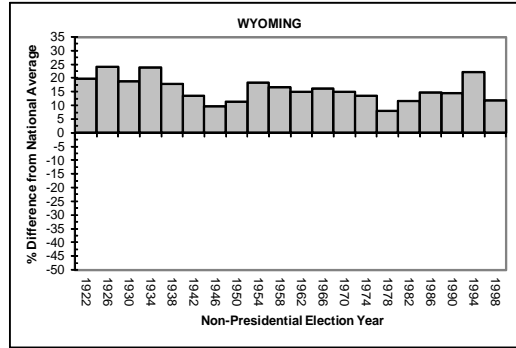

MIDWESTERN STATES (CONTINUED)

APPENDIX A

STATE-BY-STATE VOTER TURNOUT RATES COMPARED TO THE AVERAGE NATIONAL VOTER TURNOUT RATE DURING ELECTIONS YEARS, 1920-2000

WESTERN STATES

APPENDIX A

STATE-BY-STATE VOTER TURNOUT RATES COMPARED TO THE AVERAGE NATIONAL VOTER TURNOUT RATE DURING ELECTIONS YEARS, 1920-2000

WESTERN STATES (CONTINUED)

APPENDIX A

STATE-BY-STATE VOTER TURNOUT RATES COMPARED TO THE AVERAGE NATIONAL VOTER TURNOUT RATE DURING ELECTIONS YEARS, 1920-2000

WESTERN STATES (CONTINUED)

APPENDIX A

STATE-BY-STATE VOTER TURNOUT RATES COMPARED TO THE AVERAGE NATIONAL VOTER TURNOUT RATE DURING ELECTIONS YEARS, 1920-2000

WESTERN STATES (CONTINUED)

APPENDIX A

STATE-BY-STATE VOTER TURNOUT RATES COMPARED TO THE AVERAGE NATIONAL VOTER TURNOUT RATE DURING ELECTIONS YEARS, 1920-2000

NORTHEASTERN STATES

APPENDIX A

STATE-BY-STATE VOTER TURNOUT RATES COMPARED TO THE AVERAGE NATIONAL VOTER TURNOUT RATE DURING ELECTIONS YEARS, 1920-2000