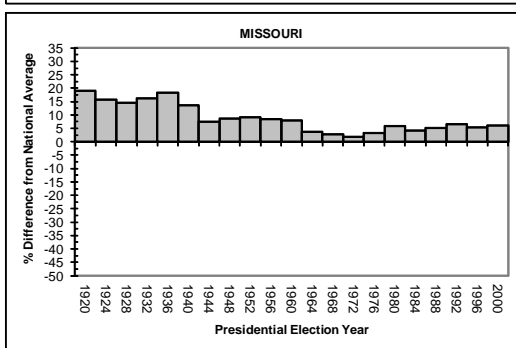

APPENDIX A

STATE-BY-STATE VOTER TURNOUT RATES COMPARED TO THE AVERAGE NATIONAL VOTER TURNOUT RATE DURING ELECTIONS YEARS, 1920-2000

MIDWESTERN STATES

APPENDIX A

STATE-BY-STATE VOTER TURNOUT RATES COMPARED TO THE AVERAGE NATIONAL VOTER TURNOUT RATE DURING ELECTIONS YEARS, 1920-2000

MIDWESTERN STATES (CONTINUED)

APPENDIX A

STATE-BY-STATE VOTER TURNOUT RATES COMPARED TO THE AVERAGE NATIONAL VOTER TURNOUT RATE DURING ELECTIONS YEARS, 1920-2000

MIDWESTERN STATES (CONTINUED)

APPENDIX A

STATE-BY-STATE VOTER TURNOUT RATES COMPARED TO THE AVERAGE NATIONAL VOTER TURNOUT RATE DURING ELECTIONS YEARS, 1920-2000