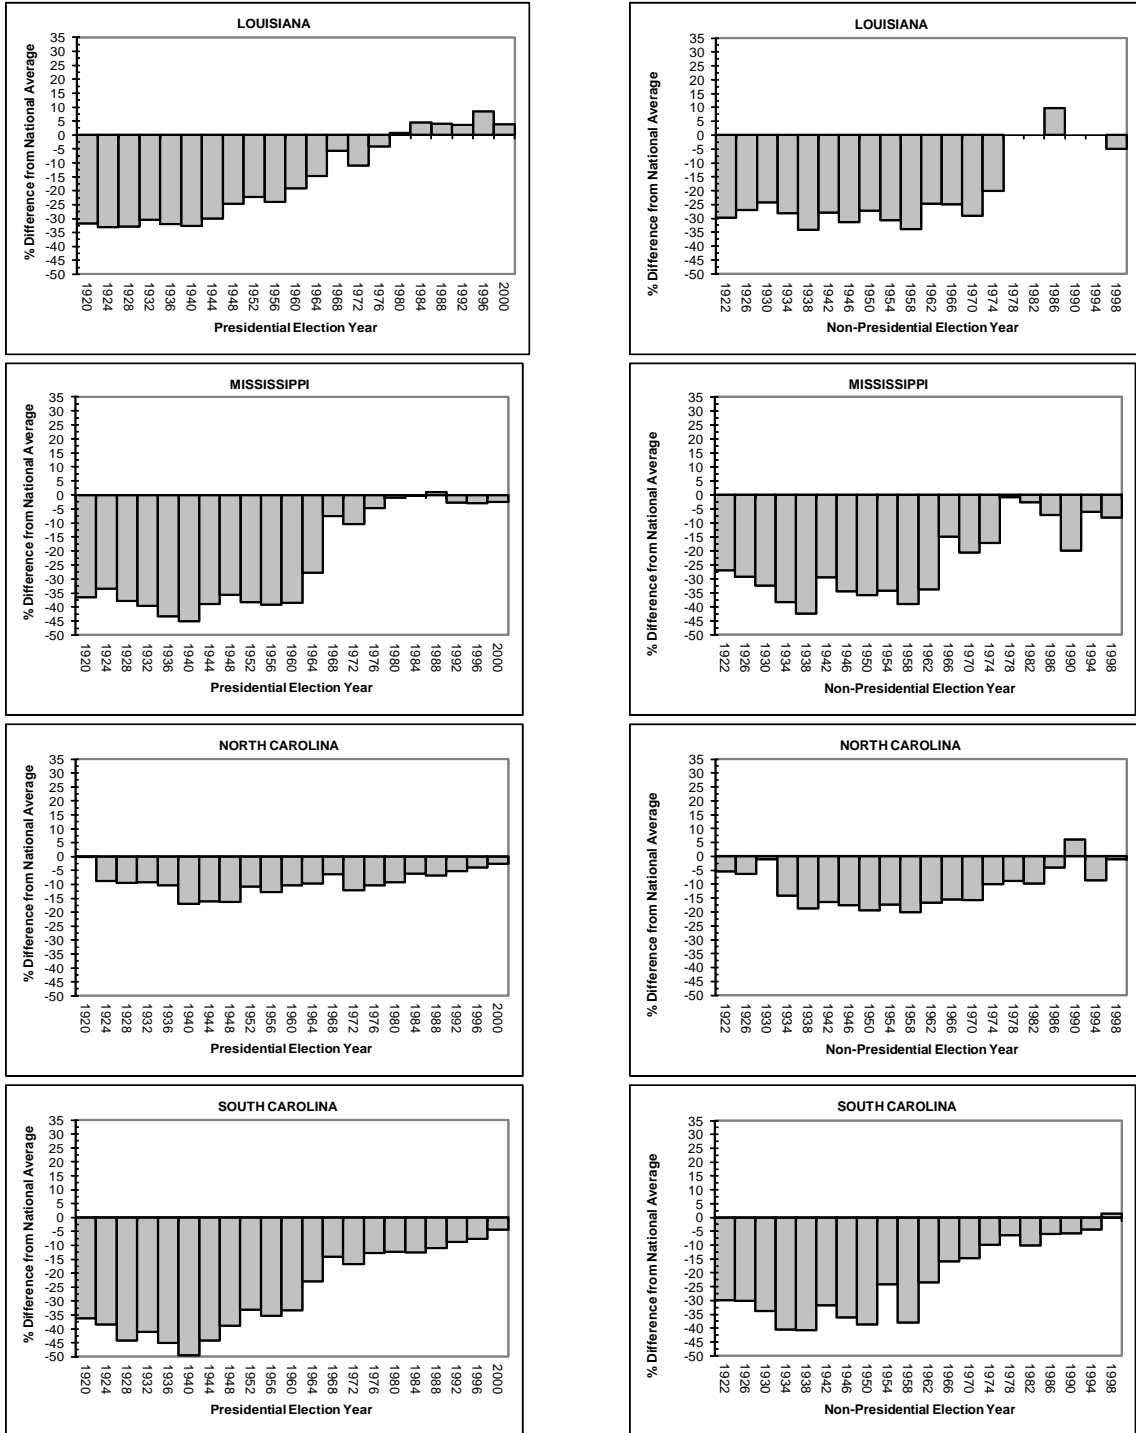

APPENDIX A

STATE-BY-STATE VOTER TURNOUT RATES COMPARED TO THE AVERAGE NATIONAL VOTER TURNOUT RATE DURING ELECTIONS YEARS, 1920-2000

SOUTHERN STATES (CONTINUED)