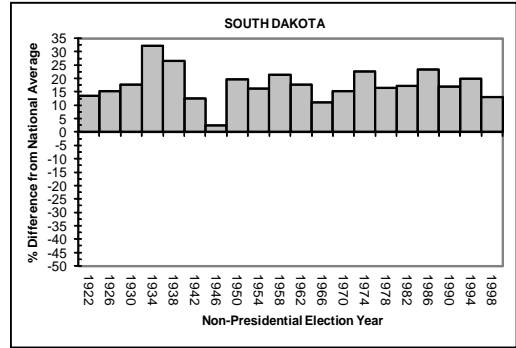

APPENDIX A

STATE-BY-STATE VOTER TURNOUT RATES COMPARED TO THE AVERAGE NATIONAL VOTER TURNOUT RATE DURING ELECTIONS YEARS, 1920-2000

MIDWESTERN STATES

APPENDIX A

STATE-BY-STATE VOTER TURNOUT RATES COMPARED TO THE AVERAGE NATIONAL VOTER TURNOUT RATE DURING ELECTIONS YEARS, 1920-2000

MIDWESTERN STATES (CONTINUED)

APPENDIX A

STATE-BY-STATE VOTER TURNOUT RATES COMPARED TO THE AVERAGE NATIONAL VOTER TURNOUT RATE DURING ELECTIONS YEARS, 1920-2000

MIDWESTERN STATES (CONTINUED)

APPENDIX A

STATE-BY-STATE VOTER TURNOUT RATES COMPARED TO THE AVERAGE NATIONAL VOTER TURNOUT RATE DURING ELECTIONS YEARS, 1920-2000

MIDWESTERN STATES (CONTINUED)

APPENDIX A

STATE-BY-STATE VOTER TURNOUT RATES COMPARED TO THE AVERAGE NATIONAL VOTER TURNOUT RATE DURING ELECTIONS YEARS, 1920-2000

WESTERN STATES

APPENDIX A

STATE-BY-STATE VOTER TURNOUT RATES COMPARED TO THE AVERAGE NATIONAL VOTER TURNOUT RATE DURING ELECTIONS YEARS, 1920-2000