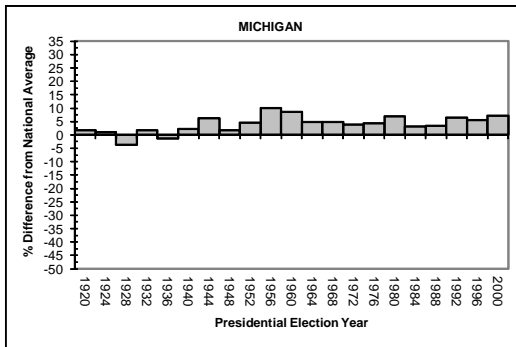

APPENDIX A

STATE-BY-STATE VOTER TURNOUT RATES COMPARED TO THE AVERAGE NATIONAL VOTER TURNOUT RATE DURING ELECTIONS YEARS, 1920-2000

MIDWESTERN STATES

APPENDIX A

STATE-BY-STATE VOTER TURNOUT RATES COMPARED TO THE AVERAGE NATIONAL VOTER TURNOUT RATE DURING ELECTIONS YEARS, 1920-2000

MIDWESTERN STATES (CONTINUED)

APPENDIX A

STATE-BY-STATE VOTER TURNOUT RATES COMPARED TO THE AVERAGE NATIONAL VOTER TURNOUT RATE DURING ELECTIONS YEARS, 1920-2000

MIDWESTERN STATES (CONTINUED)

APPENDIX A

STATE-BY-STATE VOTER TURNOUT RATES COMPARED TO THE AVERAGE NATIONAL VOTER TURNOUT RATE DURING ELECTIONS YEARS, 1920-2000