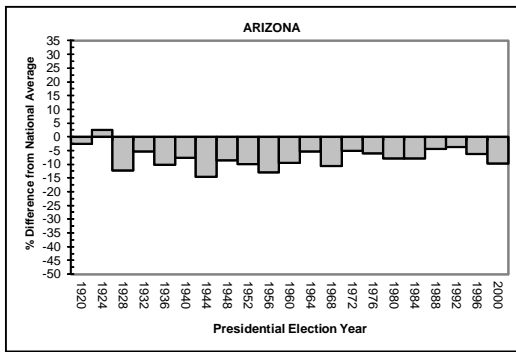

APPENDIX A

STATE-BY-STATE VOTER TURNOUT RATES COMPARED TO THE AVERAGE NATIONAL VOTER TURNOUT RATE DURING ELECTIONS YEARS, 1920-2000

WESTERN STATES