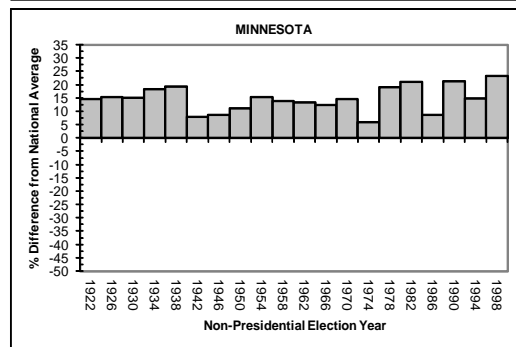

APPENDIX A

STATE-BY-STATE VOTER TURNOUT RATES COMPARED TO THE AVERAGE NATIONAL VOTER TURNOUT RATE DURING ELECTIONS YEARS, 1920-2000

MIDWESTERN STATES

APPENDIX A

STATE-BY-STATE VOTER TURNOUT RATES COMPARED TO THE AVERAGE NATIONAL VOTER TURNOUT RATE DURING ELECTIONS YEARS, 1920-2000

MIDWESTERN STATES (CONTINUED)

APPENDIX A

STATE-BY-STATE VOTER TURNOUT RATES COMPARED TO THE AVERAGE NATIONAL VOTER TURNOUT RATE DURING ELECTIONS YEARS, 1920-2000

MIDWESTERN STATES (CONTINUED)

APPENDIX A

STATE-BY-STATE VOTER TURNOUT RATES COMPARED TO THE AVERAGE NATIONAL VOTER TURNOUT RATE DURING ELECTIONS YEARS, 1920-2000