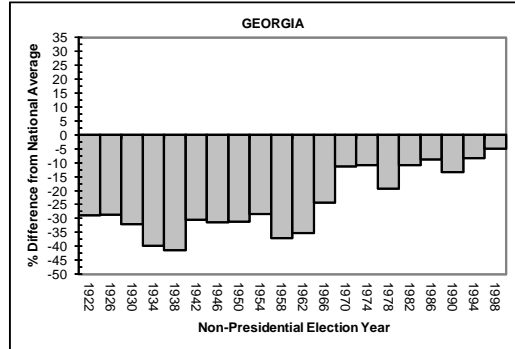

APPENDIX A

STATE-BY-STATE VOTER TURNOUT RATES COMPARED TO THE AVERAGE NATIONAL VOTER TURNOUT RATE DURING ELECTIONS YEARS, 1920-2000