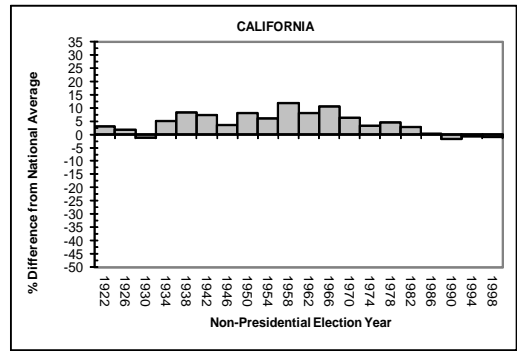

APPENDIX A

STATE-BY-STATE VOTER TURNOUT RATES COMPARED TO THE AVERAGE NATIONAL VOTER TURNOUT RATE DURING ELECTIONS YEARS, 1920-2000

WESTERN STATES