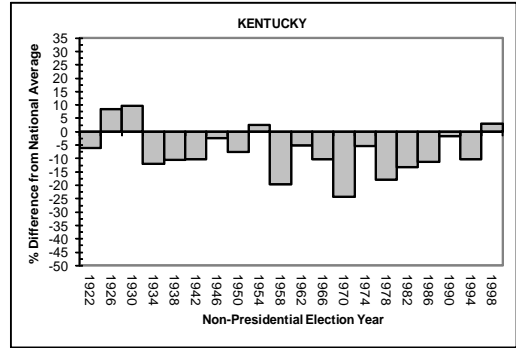

APPENDIX A

STATE-BY-STATE VOTER TURNOUT RATES COMPARED TO THE AVERAGE NATIONAL VOTER TURNOUT RATE DURING ELECTIONS YEARS, 1920-2000

MIDWESTERN STATES

APPENDIX A

STATE-BY-STATE VOTER TURNOUT RATES COMPARED TO THE AVERAGE NATIONAL VOTER TURNOUT RATE DURING ELECTIONS YEARS, 1920-2000

MIDWESTERN STATES (CONTINUED)

APPENDIX A

STATE-BY-STATE VOTER TURNOUT RATES COMPARED TO THE AVERAGE NATIONAL VOTER TURNOUT RATE DURING ELECTIONS YEARS, 1920-2000

MIDWESTERN STATES (CONTINUED)

APPENDIX A

STATE-BY-STATE VOTER TURNOUT RATES COMPARED TO THE AVERAGE NATIONAL VOTER TURNOUT RATE DURING ELECTIONS YEARS, 1920-2000