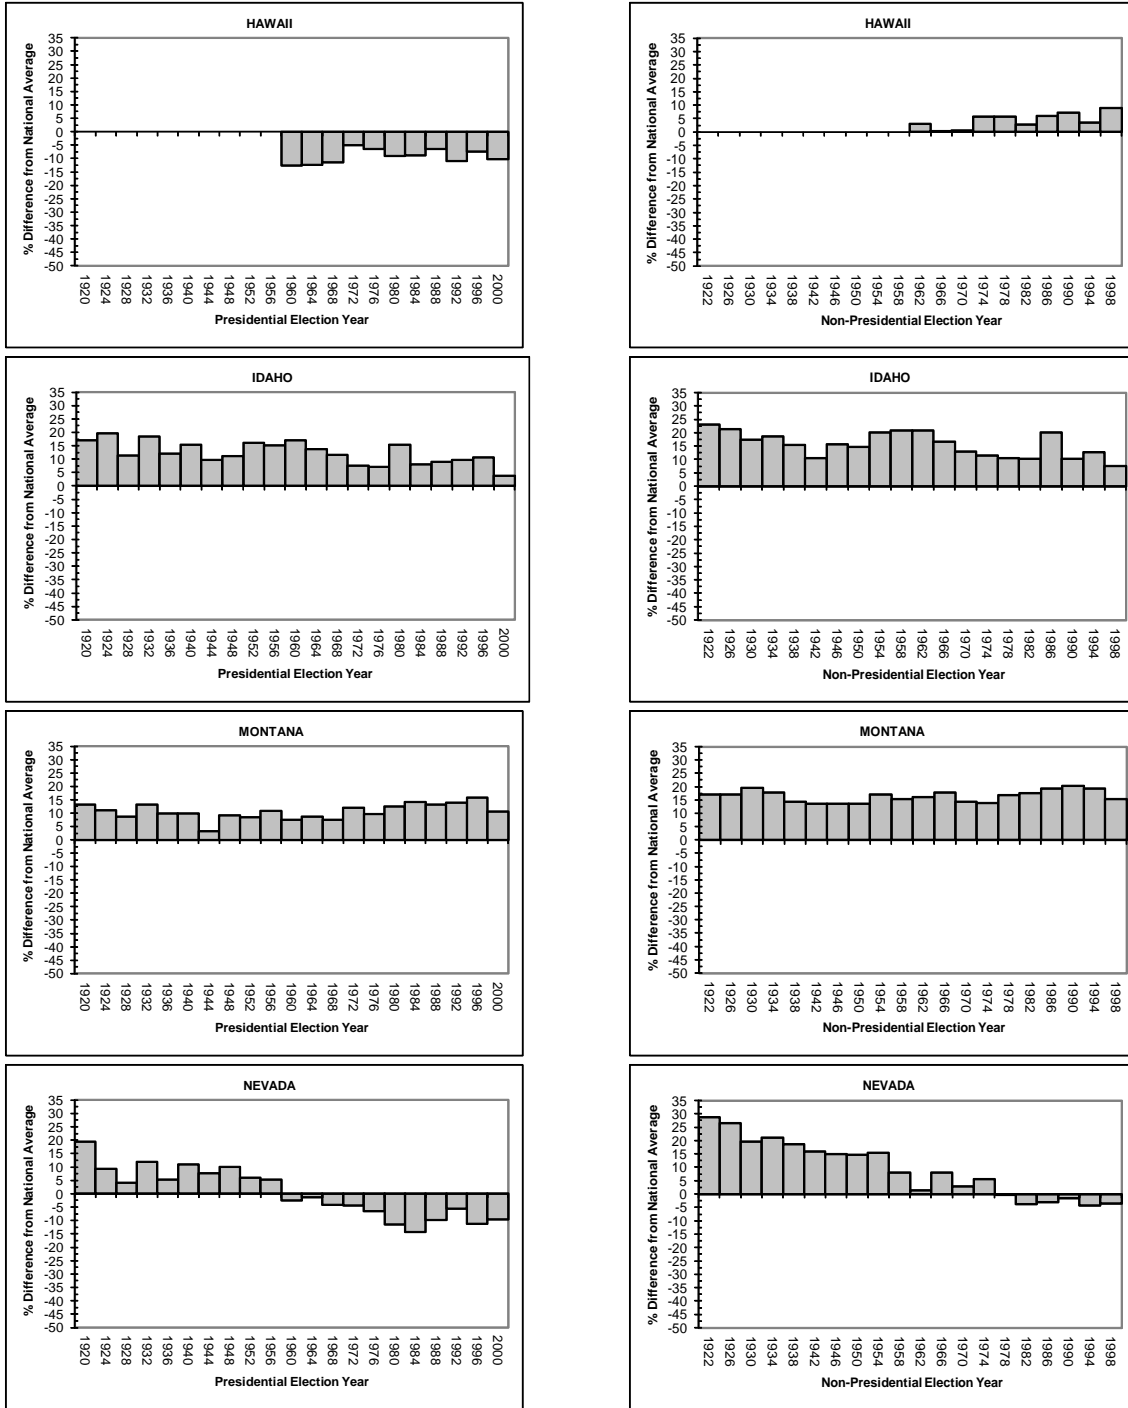

APPENDIX A

STATE-BY-STATE VOTER TURNOUT RATES COMPARED TO THE AVERAGE NATIONAL VOTER TURNOUT RATE DURING ELECTIONS YEARS, 1920-2000

MIDWESTERN STATES

APPENDIX A

STATE-BY-STATE VOTER TURNOUT RATES COMPARED TO THE AVERAGE NATIONAL VOTER TURNOUT RATE DURING ELECTIONS YEARS, 1920-2000

MIDWESTERN STATES (CONTINUED)

APPENDIX A

STATE-BY-STATE VOTER TURNOUT RATES COMPARED TO THE AVERAGE NATIONAL VOTER TURNOUT RATE DURING ELECTIONS YEARS, 1920-2000

MIDWESTERN STATES (CONTINUED)

APPENDIX A

STATE-BY-STATE VOTER TURNOUT RATES COMPARED TO THE AVERAGE NATIONAL VOTER TURNOUT RATE DURING ELECTIONS YEARS, 1920-2000

MIDWESTERN STATES (CONTINUED)

APPENDIX A

STATE-BY-STATE VOTER TURNOUT RATES COMPARED TO THE AVERAGE NATIONAL VOTER TURNOUT RATE DURING ELECTIONS YEARS, 1920-2000

WESTERN STATES

APPENDIX A

STATE-BY-STATE VOTER TURNOUT RATES COMPARED TO THE AVERAGE NATIONAL VOTER TURNOUT RATE DURING ELECTIONS YEARS, 1920-2000

WESTERN STATES (CONTINUED)

APPENDIX A

STATE-BY-STATE VOTER TURNOUT RATES COMPARED TO THE AVERAGE NATIONAL VOTER TURNOUT RATE DURING ELECTIONS YEARS, 1920-2000

WESTERN STATES (CONTINUED)

APPENDIX A

STATE-BY-STATE VOTER TURNOUT RATES COMPARED TO THE AVERAGE NATIONAL VOTER TURNOUT RATE DURING ELECTIONS YEARS, 1920-2000