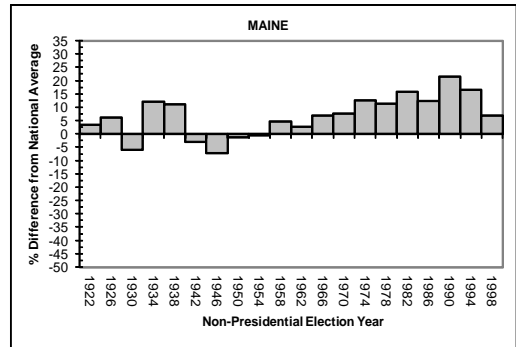

APPENDIX A

STATE-BY-STATE VOTER TURNOUT RATES COMPARED TO THE AVERAGE NATIONAL VOTER TURNOUT RATE DURING ELECTIONS YEARS, 1920-2000

NORTHEASTERN STATES