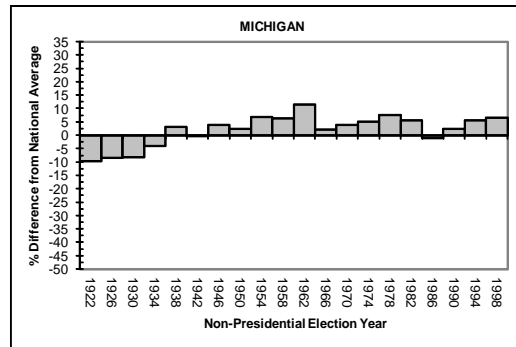

APPENDIX A

STATE-BY-STATE VOTER TURNOUT RATES COMPARED TO THE AVERAGE NATIONAL VOTER TURNOUT RATE DURING ELECTIONS YEARS, 1920-2000

MIDWESTERN STATES

APPENDIX A

STATE-BY-STATE VOTER TURNOUT RATES COMPARED TO THE AVERAGE NATIONAL VOTER TURNOUT RATE DURING ELECTIONS YEARS, 1920-2000

MIDWESTERN STATES (CONTINUED)

APPENDIX A

STATE-BY-STATE VOTER TURNOUT RATES COMPARED TO THE AVERAGE NATIONAL VOTER TURNOUT RATE DURING ELECTIONS YEARS, 1920-2000

MIDWESTERN STATES (CONTINUED)

APPENDIX A

STATE-BY-STATE VOTER TURNOUT RATES COMPARED TO THE AVERAGE NATIONAL VOTER TURNOUT RATE DURING ELECTIONS YEARS, 1920-2000