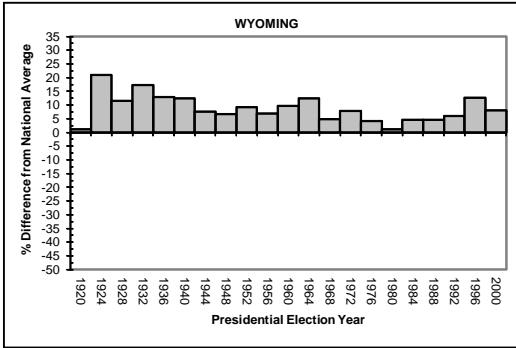

APPENDIX A

STATE-BY-STATE VOTER TURNOUT RATES COMPARED TO THE AVERAGE NATIONAL VOTER TURNOUT RATE DURING ELECTIONS YEARS, 1920-2000

WESTERN STATES (CONTINUED)