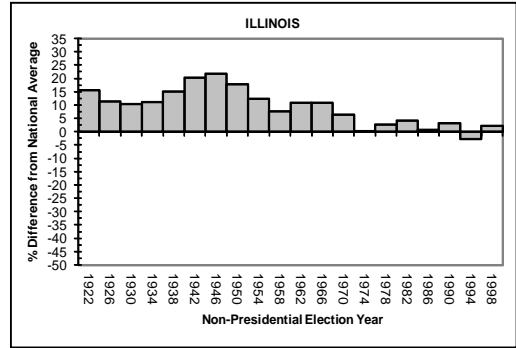

APPENDIX A

STATE-BY-STATE VOTER TURNOUT RATES COMPARED TO THE AVERAGE NATIONAL VOTER TURNOUT RATE DURING ELECTIONS YEARS, 1920-2000

MIDWESTERN STATES

APPENDIX A

STATE-BY-STATE VOTER TURNOUT RATES COMPARED TO THE AVERAGE NATIONAL VOTER TURNOUT RATE DURING ELECTIONS YEARS, 1920-2000

MIDWESTERN STATES (CONTINUED)

APPENDIX A

STATE-BY-STATE VOTER TURNOUT RATES COMPARED TO THE AVERAGE NATIONAL VOTER TURNOUT RATE DURING ELECTIONS YEARS, 1920-2000

MIDWESTERN STATES (CONTINUED)

APPENDIX A

STATE-BY-STATE VOTER TURNOUT RATES COMPARED TO THE AVERAGE NATIONAL VOTER TURNOUT RATE DURING ELECTIONS YEARS, 1920-2000