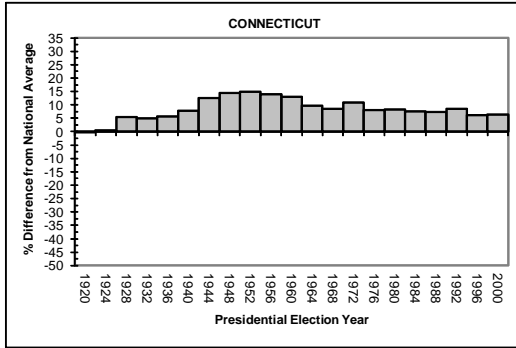

MIDWESTERN STATES (CONTINUED)

APPENDIX A

STATE-BY-STATE VOTER TURNOUT RATES COMPARED TO THE AVERAGE NATIONAL VOTER TURNOUT RATE DURING ELECTIONS YEARS, 1920-2000

WESTERN STATES

APPENDIX A

STATE-BY-STATE VOTER TURNOUT RATES COMPARED TO THE AVERAGE NATIONAL VOTER TURNOUT RATE DURING ELECTIONS YEARS, 1920-2000

WESTERN STATES (CONTINUED)

APPENDIX A

STATE-BY-STATE VOTER TURNOUT RATES COMPARED TO THE AVERAGE NATIONAL VOTER TURNOUT RATE DURING ELECTIONS YEARS, 1920-2000

WESTERN STATES (CONTINUED)

APPENDIX A

STATE-BY-STATE VOTER TURNOUT RATES COMPARED TO THE AVERAGE NATIONAL VOTER TURNOUT RATE DURING ELECTIONS YEARS, 1920-2000

WESTERN STATES (CONTINUED)

APPENDIX A

STATE-BY-STATE VOTER TURNOUT RATES COMPARED TO THE AVERAGE NATIONAL VOTER TURNOUT RATE DURING ELECTIONS YEARS, 1920-2000

NORTHEASTERN STATES

APPENDIX A

STATE-BY-STATE VOTER TURNOUT RATES COMPARED TO THE AVERAGE NATIONAL VOTER TURNOUT RATE DURING ELECTIONS YEARS, 1920-2000