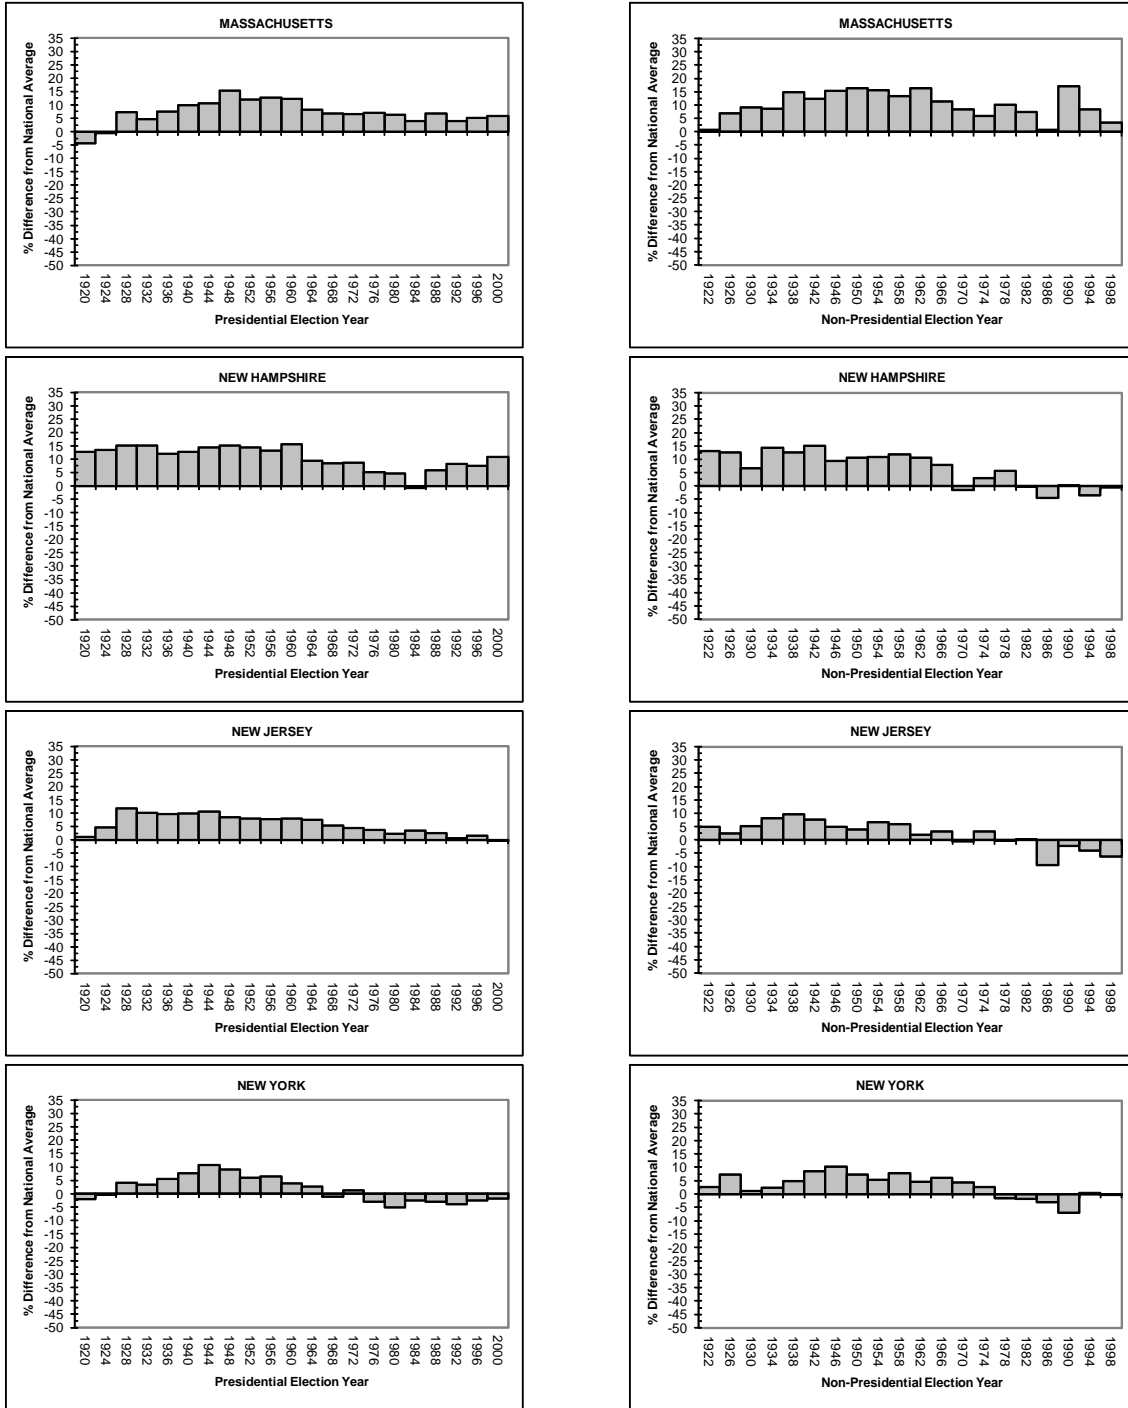

MIDWESTERN STATES (CONTINUED)

APPENDIX A

STATE-BY-STATE VOTER TURNOUT RATES COMPARED TO THE AVERAGE NATIONAL VOTER TURNOUT RATE DURING ELECTIONS YEARS, 1920-2000

WESTERN STATES

APPENDIX A

STATE-BY-STATE VOTER TURNOUT RATES COMPARED TO THE AVERAGE NATIONAL VOTER TURNOUT RATE DURING ELECTIONS YEARS, 1920-2000

WESTERN STATES (CONTINUED)

APPENDIX A

STATE-BY-STATE VOTER TURNOUT RATES COMPARED TO THE AVERAGE NATIONAL VOTER TURNOUT RATE DURING ELECTIONS YEARS, 1920-2000

WESTERN STATES (CONTINUED)

APPENDIX A

STATE-BY-STATE VOTER TURNOUT RATES COMPARED TO THE AVERAGE NATIONAL VOTER TURNOUT RATE DURING ELECTIONS YEARS, 1920-2000

WESTERN STATES (CONTINUED)

APPENDIX A

STATE-BY-STATE VOTER TURNOUT RATES COMPARED TO THE AVERAGE NATIONAL VOTER TURNOUT RATE DURING ELECTIONS YEARS, 1920-2000

NORTHEASTERN STATES

APPENDIX A

STATE-BY-STATE VOTER TURNOUT RATES COMPARED TO THE AVERAGE NATIONAL VOTER TURNOUT RATE DURING ELECTIONS YEARS, 1920-2000

NORTHEASTERN STATES (CONTINUED)

APPENDIX A

STATE-BY-STATE VOTER TURNOUT RATES COMPARED TO THE AVERAGE NATIONAL VOTER TURNOUT RATE DURING ELECTIONS YEARS, 1920-2000

NORTHEASTERN STATES (CONTINUED)

SOUTHERN STATES