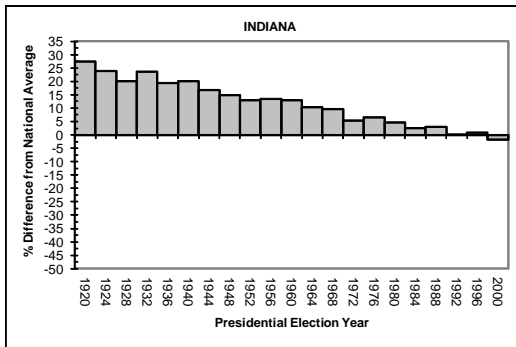

APPENDIX A

STATE-BY-STATE VOTER TURNOUT RATES COMPARED TO THE AVERAGE NATIONAL VOTER TURNOUT RATE DURING ELECTIONS YEARS, 1920-2000

MIDWESTERN STATES

APPENDIX A

STATE-BY-STATE VOTER TURNOUT RATES COMPARED TO THE AVERAGE NATIONAL VOTER TURNOUT RATE DURING ELECTIONS YEARS, 1920-2000

MIDWESTERN STATES (CONTINUED)

APPENDIX A

STATE-BY-STATE VOTER TURNOUT RATES COMPARED TO THE AVERAGE NATIONAL VOTER TURNOUT RATE DURING ELECTIONS YEARS, 1920-2000

MIDWESTERN STATES (CONTINUED)

APPENDIX A

STATE-BY-STATE VOTER TURNOUT RATES COMPARED TO THE AVERAGE NATIONAL VOTER TURNOUT RATE DURING ELECTIONS YEARS, 1920-2000