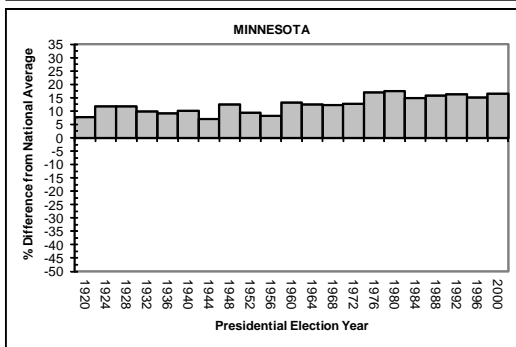

APPENDIX A

STATE-BY-STATE VOTER TURNOUT RATES COMPARED TO THE AVERAGE NATIONAL VOTER TURNOUT RATE DURING ELECTIONS YEARS, 1920-2000

MIDWESTERN STATES

APPENDIX A

STATE-BY-STATE VOTER TURNOUT RATES COMPARED TO THE AVERAGE NATIONAL VOTER TURNOUT RATE DURING ELECTIONS YEARS, 1920-2000

MIDWESTERN STATES (CONTINUED)

APPENDIX A

STATE-BY-STATE VOTER TURNOUT RATES COMPARED TO THE AVERAGE NATIONAL VOTER TURNOUT RATE DURING ELECTIONS YEARS, 1920-2000

MIDWESTERN STATES (CONTINUED)

APPENDIX A

STATE-BY-STATE VOTER TURNOUT RATES COMPARED TO THE AVERAGE NATIONAL VOTER TURNOUT RATE DURING ELECTIONS YEARS, 1920-2000