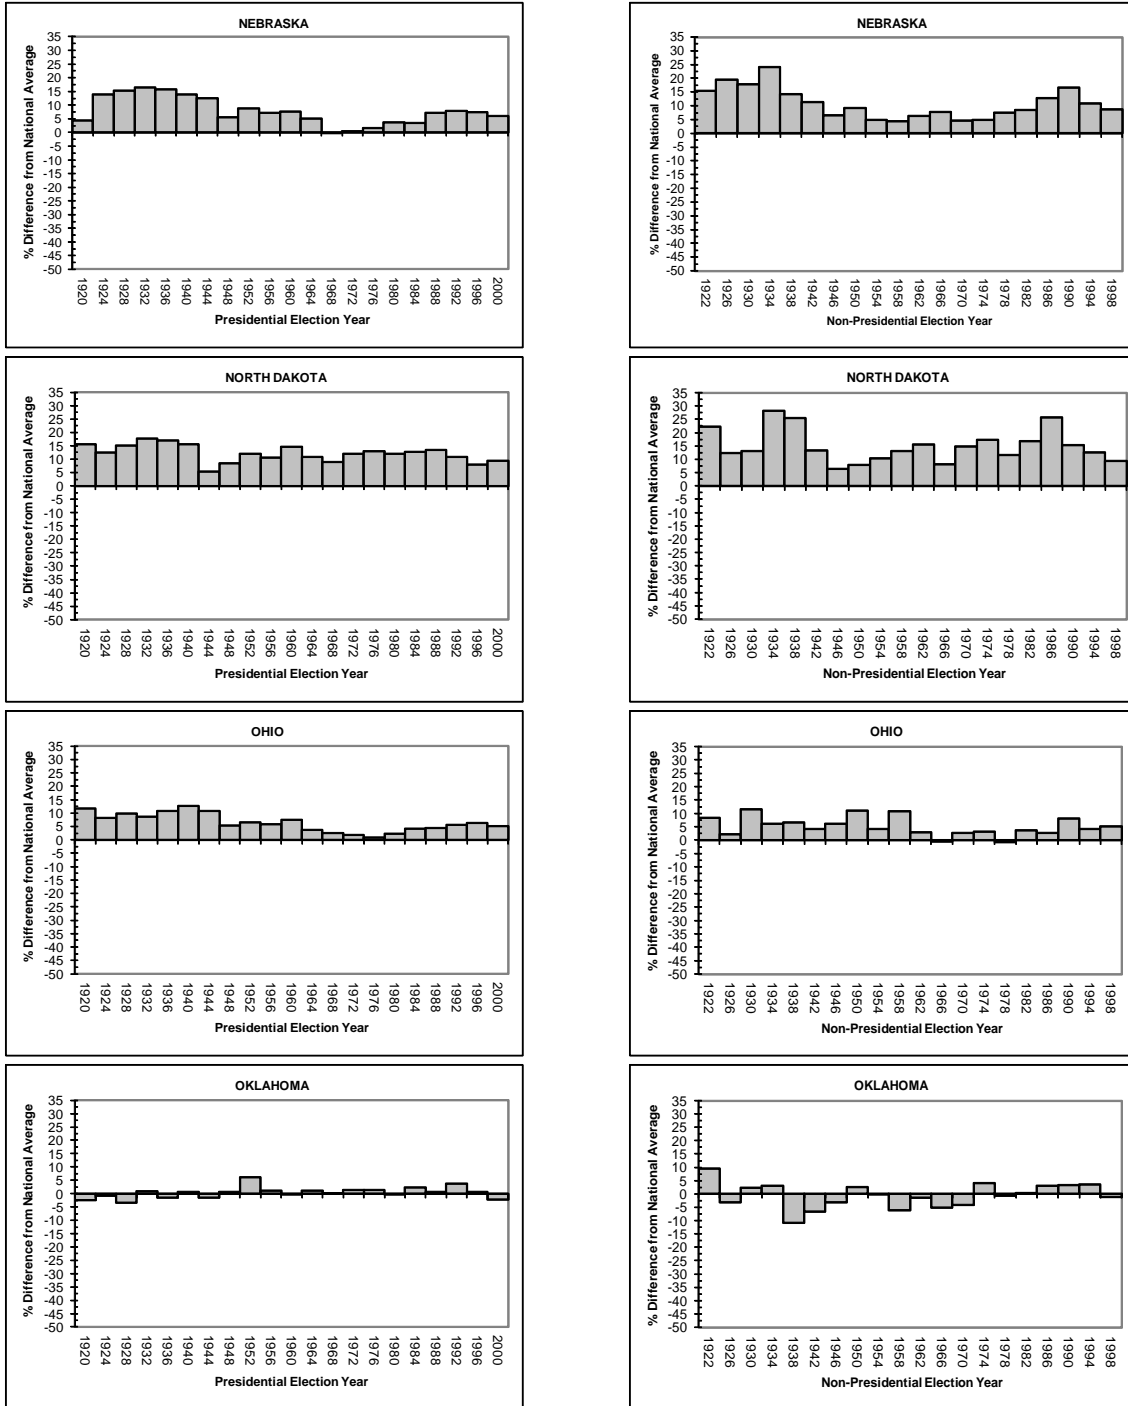

APPENDIX A

STATE-BY-STATE VOTER TURNOUT RATES COMPARED TO THE AVERAGE NATIONAL VOTER TURNOUT RATE DURING ELECTIONS YEARS, 1920-2000

MIDWESTERN STATES

APPENDIX A

STATE-BY-STATE VOTER TURNOUT RATES COMPARED TO THE AVERAGE NATIONAL VOTER TURNOUT RATE DURING ELECTIONS YEARS, 1920-2000

MIDWESTERN STATES (CONTINUED)

APPENDIX A

STATE-BY-STATE VOTER TURNOUT RATES COMPARED TO THE AVERAGE NATIONAL VOTER TURNOUT RATE DURING ELECTIONS YEARS, 1920-2000

MIDWESTERN STATES (CONTINUED)

APPENDIX A

STATE-BY-STATE VOTER TURNOUT RATES COMPARED TO THE AVERAGE NATIONAL VOTER TURNOUT RATE DURING ELECTIONS YEARS, 1920-2000

MIDWESTERN STATES (CONTINUED)

APPENDIX A

STATE-BY-STATE VOTER TURNOUT RATES COMPARED TO THE AVERAGE NATIONAL VOTER TURNOUT RATE DURING ELECTIONS YEARS, 1920-2000

WESTERN STATES

APPENDIX A

STATE-BY-STATE VOTER TURNOUT RATES COMPARED TO THE AVERAGE NATIONAL VOTER TURNOUT RATE DURING ELECTIONS YEARS, 1920-2000

NORTHEASTERN STATES (CONTINUED)

APPENDIX A

STATE-BY-STATE VOTER TURNOUT RATES COMPARED TO THE AVERAGE NATIONAL VOTER TURNOUT RATE DURING ELECTIONS YEARS, 1920-2000

NORTHEASTERN STATES (CONTINUED)

SOUTHERN STATES