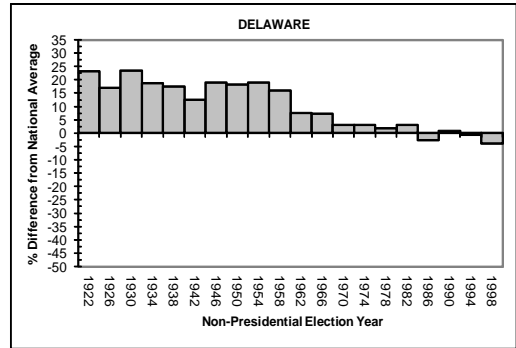

APPENDIX A

STATE-BY-STATE VOTER TURNOUT RATES COMPARED TO THE AVERAGE NATIONAL VOTER TURNOUT RATE DURING ELECTIONS YEARS, 1920-2000

NORTHEASTERN STATES