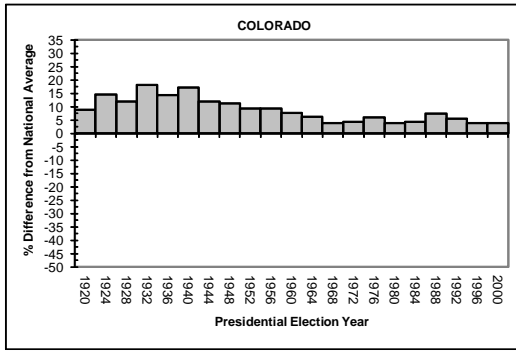

APPENDIX A

STATE-BY-STATE VOTER TURNOUT RATES COMPARED TO THE AVERAGE NATIONAL VOTER TURNOUT RATE DURING ELECTIONS YEARS, 1920-2000

MIDWESTERN STATES

APPENDIX A

STATE-BY-STATE VOTER TURNOUT RATES COMPARED TO THE AVERAGE NATIONAL VOTER TURNOUT RATE DURING ELECTIONS YEARS, 1920-2000

MIDWESTERN STATES (CONTINUED)

APPENDIX A

STATE-BY-STATE VOTER TURNOUT RATES COMPARED TO THE AVERAGE NATIONAL VOTER TURNOUT RATE DURING ELECTIONS YEARS, 1920-2000

MIDWESTERN STATES (CONTINUED)

APPENDIX A

STATE-BY-STATE VOTER TURNOUT RATES COMPARED TO THE AVERAGE NATIONAL VOTER TURNOUT RATE DURING ELECTIONS YEARS, 1920-2000

MIDWESTERN STATES (CONTINUED)

APPENDIX A

STATE-BY-STATE VOTER TURNOUT RATES COMPARED TO THE AVERAGE NATIONAL VOTER TURNOUT RATE DURING ELECTIONS YEARS, 1920-2000

WESTERN STATES

APPENDIX A

STATE-BY-STATE VOTER TURNOUT RATES COMPARED TO THE AVERAGE NATIONAL VOTER TURNOUT RATE DURING ELECTIONS YEARS, 1920-2000