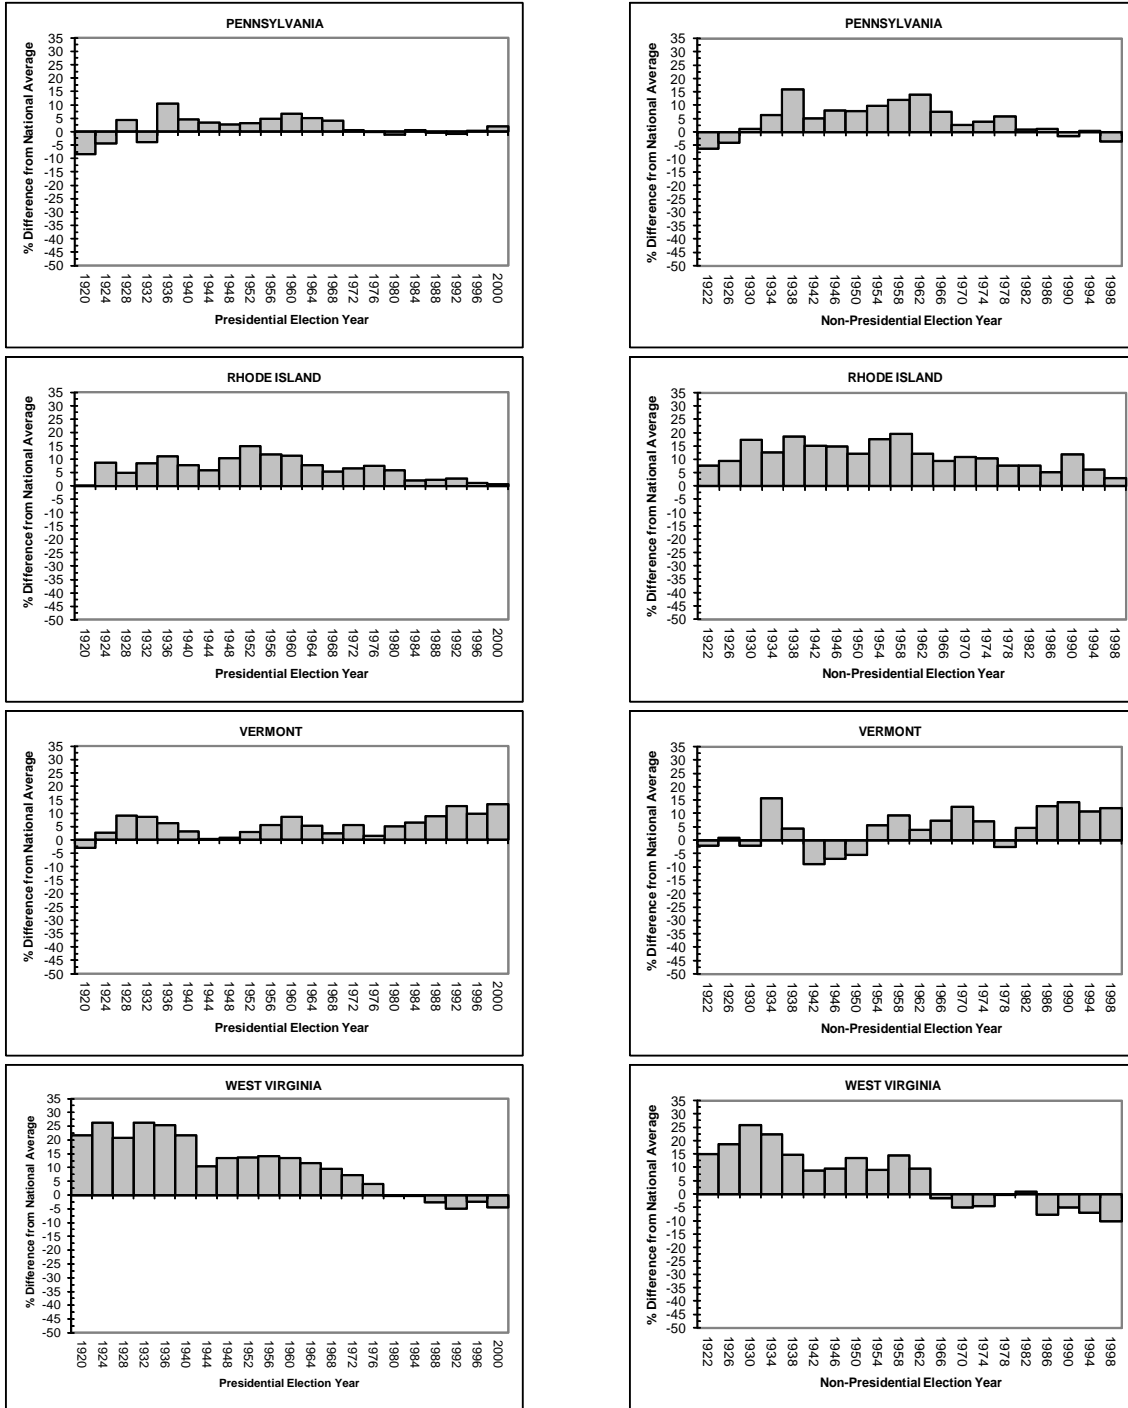

MIDWESTERN STATES (CONTINUED)

APPENDIX A

STATE-BY-STATE VOTER TURNOUT RATES COMPARED TO THE AVERAGE NATIONAL VOTER TURNOUT RATE DURING ELECTIONS YEARS, 1920-2000

WESTERN STATES

APPENDIX A

STATE-BY-STATE VOTER TURNOUT RATES COMPARED TO THE AVERAGE NATIONAL VOTER TURNOUT RATE DURING ELECTIONS YEARS, 1920-2000

WESTERN STATES (CONTINUED)

APPENDIX A

STATE-BY-STATE VOTER TURNOUT RATES COMPARED TO THE AVERAGE NATIONAL VOTER TURNOUT RATE DURING ELECTIONS YEARS, 1920-2000

WESTERN STATES (CONTINUED)

APPENDIX A

STATE-BY-STATE VOTER TURNOUT RATES COMPARED TO THE AVERAGE NATIONAL VOTER TURNOUT RATE DURING ELECTIONS YEARS, 1920-2000

WESTERN STATES (CONTINUED)

APPENDIX A

STATE-BY-STATE VOTER TURNOUT RATES COMPARED TO THE AVERAGE NATIONAL VOTER TURNOUT RATE DURING ELECTIONS YEARS, 1920-2000

NORTHEASTERN STATES

APPENDIX A

STATE-BY-STATE VOTER TURNOUT RATES COMPARED TO THE AVERAGE NATIONAL VOTER TURNOUT RATE DURING ELECTIONS YEARS, 1920-2000

NORTHEASTERN STATES (CONTINUED)

APPENDIX A

STATE-BY-STATE VOTER TURNOUT RATES COMPARED TO THE AVERAGE NATIONAL VOTER TURNOUT RATE DURING ELECTIONS YEARS, 1920-2000

NORTHEASTERN STATES (CONTINUED)

SOUTHERN STATES