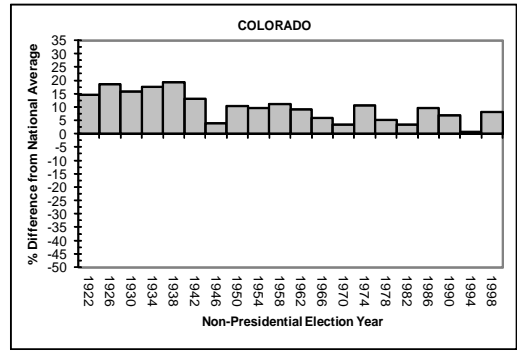

APPENDIX A

STATE-BY-STATE VOTER TURNOUT RATES COMPARED TO THE AVERAGE NATIONAL VOTER TURNOUT RATE DURING ELECTIONS YEARS, 1920-2000

MIDWESTERN STATES

APPENDIX A

STATE-BY-STATE VOTER TURNOUT RATES COMPARED TO THE AVERAGE NATIONAL VOTER TURNOUT RATE DURING ELECTIONS YEARS, 1920-2000

MIDWESTERN STATES (CONTINUED)

APPENDIX A

STATE-BY-STATE VOTER TURNOUT RATES COMPARED TO THE AVERAGE NATIONAL VOTER TURNOUT RATE DURING ELECTIONS YEARS, 1920-2000

MIDWESTERN STATES (CONTINUED)

APPENDIX A

STATE-BY-STATE VOTER TURNOUT RATES COMPARED TO THE AVERAGE NATIONAL VOTER TURNOUT RATE DURING ELECTIONS YEARS, 1920-2000

MIDWESTERN STATES (CONTINUED)

APPENDIX A

STATE-BY-STATE VOTER TURNOUT RATES COMPARED TO THE AVERAGE NATIONAL VOTER TURNOUT RATE DURING ELECTIONS YEARS, 1920-2000

WESTERN STATES

APPENDIX A

STATE-BY-STATE VOTER TURNOUT RATES COMPARED TO THE AVERAGE NATIONAL VOTER TURNOUT RATE DURING ELECTIONS YEARS, 1920-2000