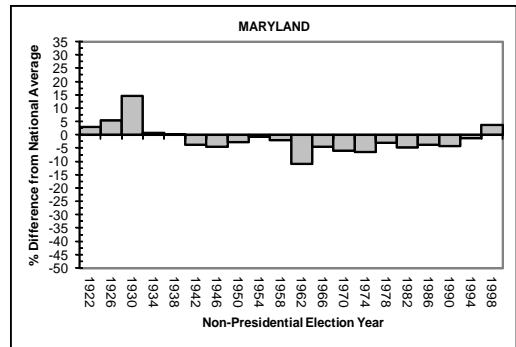

APPENDIX A

STATE-BY-STATE VOTER TURNOUT RATES COMPARED TO THE AVERAGE NATIONAL VOTER TURNOUT RATE DURING ELECTIONS YEARS, 1920-2000

NORTHEASTERN STATES