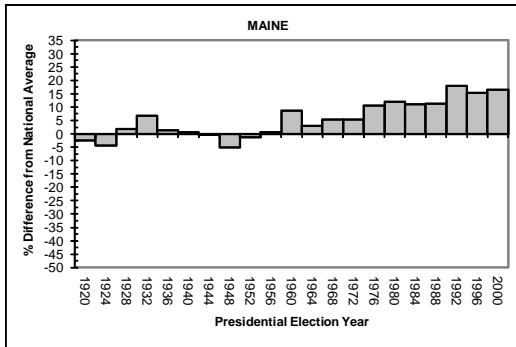

APPENDIX A

STATE-BY-STATE VOTER TURNOUT RATES COMPARED TO THE AVERAGE NATIONAL VOTER TURNOUT RATE DURING ELECTIONS YEARS, 1920-2000

NORTHEASTERN STATES