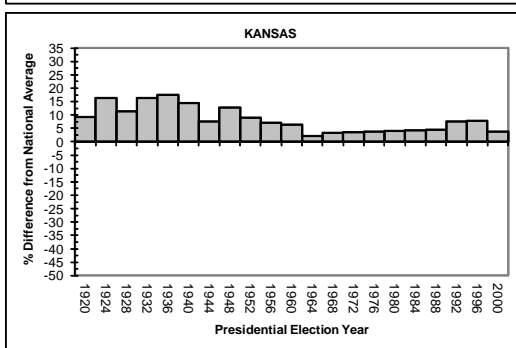

APPENDIX A

STATE-BY-STATE VOTER TURNOUT RATES COMPARED TO THE AVERAGE NATIONAL VOTER TURNOUT RATE DURING ELECTIONS YEARS, 1920-2000

MIDWESTERN STATES

APPENDIX A

STATE-BY-STATE VOTER TURNOUT RATES COMPARED TO THE AVERAGE NATIONAL VOTER TURNOUT RATE DURING ELECTIONS YEARS, 1920-2000

MIDWESTERN STATES (CONTINUED)

APPENDIX A

STATE-BY-STATE VOTER TURNOUT RATES COMPARED TO THE AVERAGE NATIONAL VOTER TURNOUT RATE DURING ELECTIONS YEARS, 1920-2000

MIDWESTERN STATES (CONTINUED)

APPENDIX A

STATE-BY-STATE VOTER TURNOUT RATES COMPARED TO THE AVERAGE NATIONAL VOTER TURNOUT RATE DURING ELECTIONS YEARS, 1920-2000