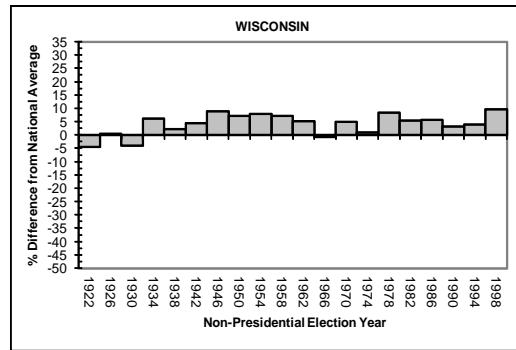

APPENDIX A

STATE-BY-STATE VOTER TURNOUT RATES COMPARED TO THE AVERAGE NATIONAL VOTER TURNOUT RATE DURING ELECTIONS YEARS, 1920-2000

MIDWESTERN STATES

APPENDIX A

STATE-BY-STATE VOTER TURNOUT RATES COMPARED TO THE AVERAGE NATIONAL VOTER TURNOUT RATE DURING ELECTIONS YEARS, 1920-2000

MIDWESTERN STATES (CONTINUED)

APPENDIX A

STATE-BY-STATE VOTER TURNOUT RATES COMPARED TO THE AVERAGE NATIONAL VOTER TURNOUT RATE DURING ELECTIONS YEARS, 1920-2000

MIDWESTERN STATES (CONTINUED)

APPENDIX A

STATE-BY-STATE VOTER TURNOUT RATES COMPARED TO THE AVERAGE NATIONAL VOTER TURNOUT RATE DURING ELECTIONS YEARS, 1920-2000

MIDWESTERN STATES (CONTINUED)

APPENDIX A

STATE-BY-STATE VOTER TURNOUT RATES COMPARED TO THE AVERAGE NATIONAL VOTER TURNOUT RATE DURING ELECTIONS YEARS, 1920-2000

WESTERN STATES

APPENDIX A

STATE-BY-STATE VOTER TURNOUT RATES COMPARED TO THE AVERAGE NATIONAL VOTER TURNOUT RATE DURING ELECTIONS YEARS, 1920-2000