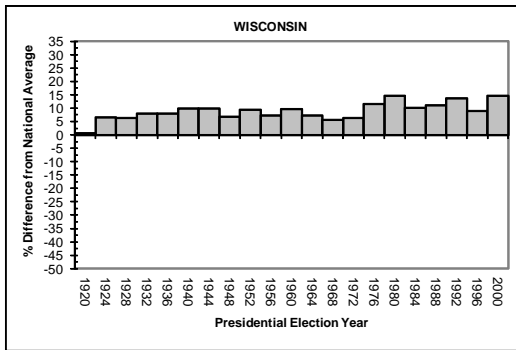

APPENDIX A

STATE-BY-STATE VOTER TURNOUT RATES COMPARED TO THE AVERAGE NATIONAL VOTER TURNOUT RATE DURING ELECTIONS YEARS, 1920-2000

MIDWESTERN STATES

APPENDIX A

STATE-BY-STATE VOTER TURNOUT RATES COMPARED TO THE AVERAGE NATIONAL VOTER TURNOUT RATE DURING ELECTIONS YEARS, 1920-2000

MIDWESTERN STATES (CONTINUED)

APPENDIX A

STATE-BY-STATE VOTER TURNOUT RATES COMPARED TO THE AVERAGE NATIONAL VOTER TURNOUT RATE DURING ELECTIONS YEARS, 1920-2000

MIDWESTERN STATES (CONTINUED)

APPENDIX A

STATE-BY-STATE VOTER TURNOUT RATES COMPARED TO THE AVERAGE NATIONAL VOTER TURNOUT RATE DURING ELECTIONS YEARS, 1920-2000

MIDWESTERN STATES (CONTINUED)

APPENDIX A

STATE-BY-STATE VOTER TURNOUT RATES COMPARED TO THE AVERAGE NATIONAL VOTER TURNOUT RATE DURING ELECTIONS YEARS, 1920-2000

WESTERN STATES

APPENDIX A

STATE-BY-STATE VOTER TURNOUT RATES COMPARED TO THE AVERAGE NATIONAL VOTER TURNOUT RATE DURING ELECTIONS YEARS, 1920-2000