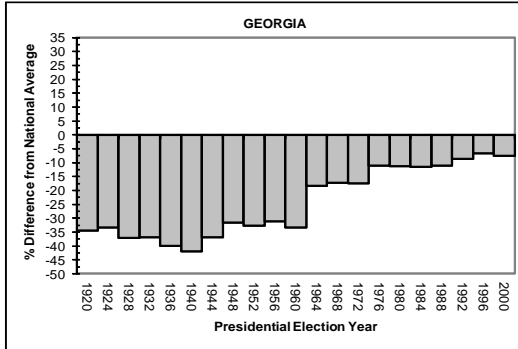

APPENDIX A

STATE-BY-STATE VOTER TURNOUT RATES COMPARED TO THE AVERAGE NATIONAL VOTER TURNOUT RATE DURING ELECTIONS YEARS, 1920-2000